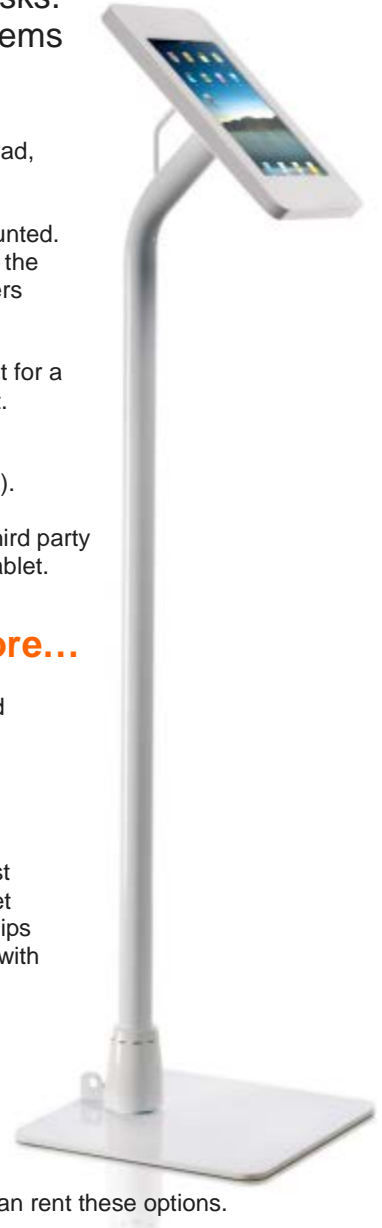

– **Convenient.** You never have to remove your tablet to recharge it. The tablet is charged via a pass-through port in the lilitab head unit and charges automatically when plugged in.

– **Base :** Rentfusion provides the Kiosk with the base plate as Standard included option.

– **Optional secure card reader.** Need a magnetic stripe reader? Rentfusion carries them and can rent these options.

– **Perfect for queuing systems.** lilitab Floor is the only iPad kiosk that integrates directly into your queuing system. Attach the optional belt barrier attachment, and you can position it to process orders and present information to your customers as they wait in line.

– **Face options.** The lilitab secure enclosure comes with your Home & Camera faceplate.

– **It likes to dress up.** Brand your lilitab your way with many options including custom faceplate design, backdrop graphic, banner, brochure pocket, keyboard, ID scanner, and lots more.

RENTFUSION

www.rentfusion.com