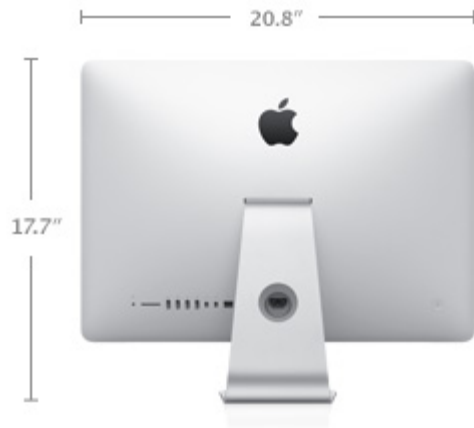

Audio

- Stereo speakers
- Dual microphones
- Headphone port
 - Headphone/optical digital audio output (minijack)
 - Support for Apple iPhone headset with microphone

Connections and Expansion

- SDXC card slot
- Four USB 3 ports
- Two Thunderbolt ports
- Mini DisplayPort output with support for DVI, VGA, and dual-link DVI (adapters rented separately from Rentfusion)
- 10/100/1000BASE-T Gigabit Ethernet (RJ-45 connector)

Apple Wireless Keyboard & Magic Wireless Mouse

Full-size keyboard with 78 (U.S.) or 79 (ISO) keys, including 12 function keys, 4 arrow keys (inverted “T” arrangement)

Input

Wi-Fi

802.11n Wi-Fi wireless networking;² IEEE 802.11a/b/g compatible

Bluetooth

Bluetooth 4.0 wireless technology

Wireless

Size and Weight

- *Height:* 17.7 inches (45.0 cm)
- *Width:* 20.8 inches (52.8 cm)
- *Stand depth:* 6.9 inches (17.5 cm)
- *Weight:* 12.5 pounds (5.68 kg)³

- *Height:* 20.3 inches (51.6 cm)
- *Width:* 25.6 inches (65.0 cm)
- *Stand depth:* 8 inches (20.3 cm)
- *Weight:* 21 pounds (9.54 kg)³

RENTFUSION

www.rentfusion.com